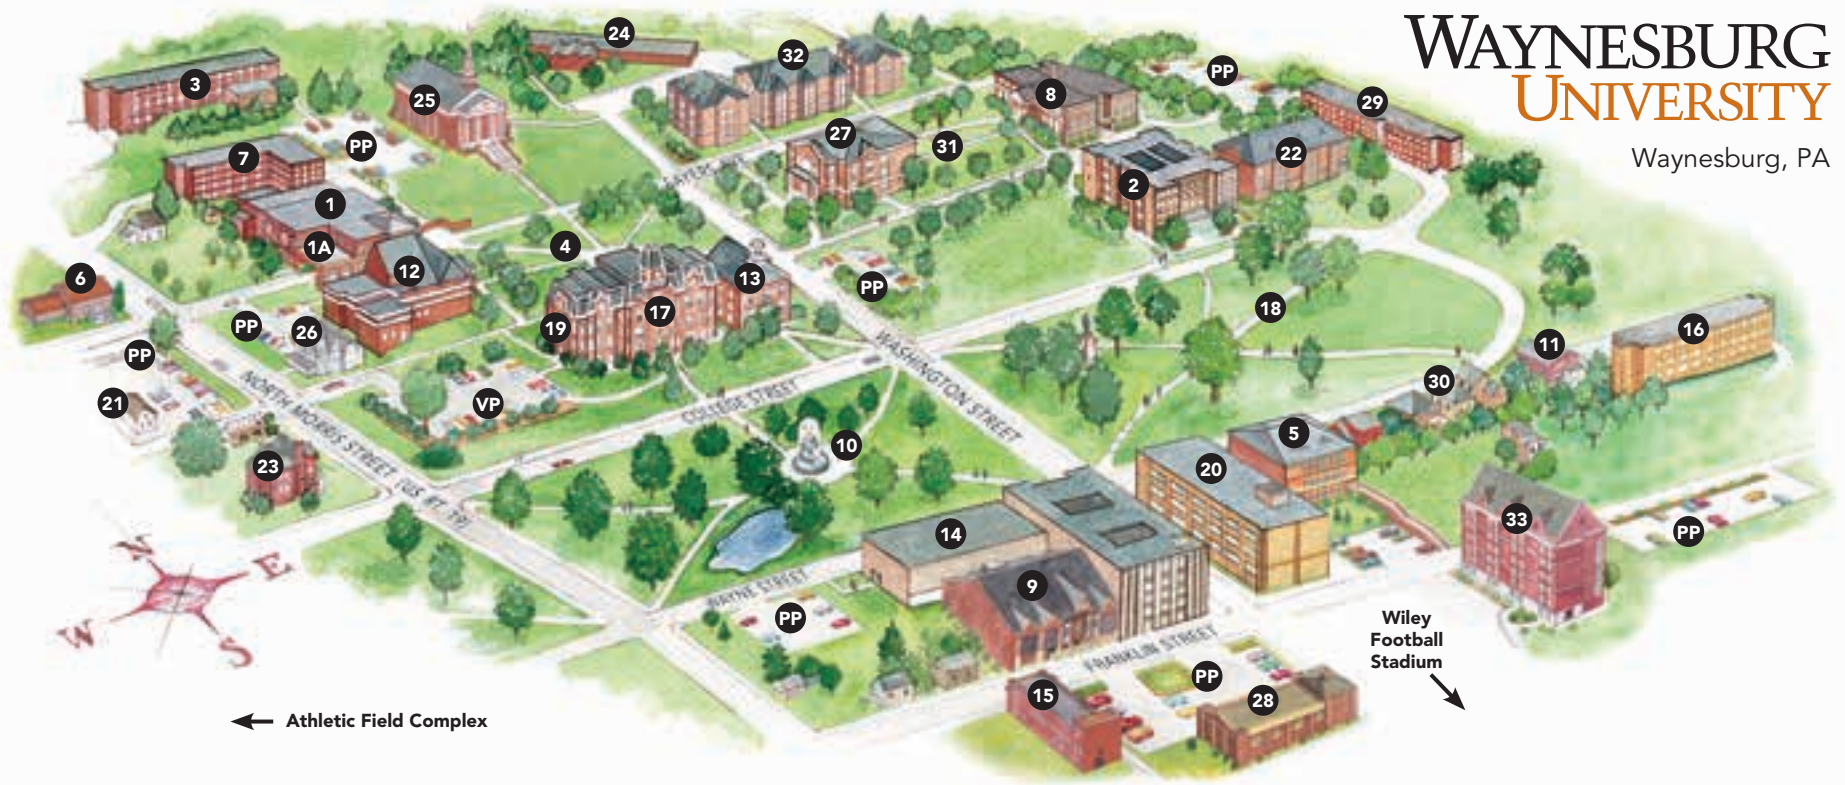

WAYNESBURG UNIVERSITY

Waynesburg, PA

Campus Buildings

- | | | | |
|----|---|----|------------------------------|
| 1 | Benedum Hall | 18 | Monument Park |
| 1A | Fine Arts Center | 19 | Paul R. Stewart Museum |
| 2 | Buhl Humanities Building | 20 | Paul R. Stewart Science Hall |
| 3 | Burns Hall* | 21 | Physical Plant |
| 4 | Carl D. Johnson Commons | 22 | Pollock Hall* |
| 5 | Center for Research and Economic Development (CRED) | 23 | President's Home |
| 6 | CSI Center | 24 | Ray Hall* |
| 7 | Denny Hall* | 25 | Roberts Chapel |
| 8 | Eberly Library | 26 | Stone Guest House |
| 9 | Fitness Center | 27 | Stover Campus Center |
| 10 | Fountain Park | 28 | Student Health Services |
| 11 | Goodwin House | 29 | Thayer Hall* |
| 12 | Goodwin Performing Arts Center (GPAC) | 30 | University Relations Office |
| 13 | Hanna Hall | 31 | Veterans Memorial Plaza |
| 14 | Marisa Field House/Gymnasium | 32 | West-South-East Halls* |
| 15 | Marine Biology Lab | 33 | Willison Residence Hall* |
| 16 | Martin Hall* | PP | Permit Parking |
| 17 | Miller Hall/Admissions Office | VP | Visitor Parking |
| | | * | Residence Halls |